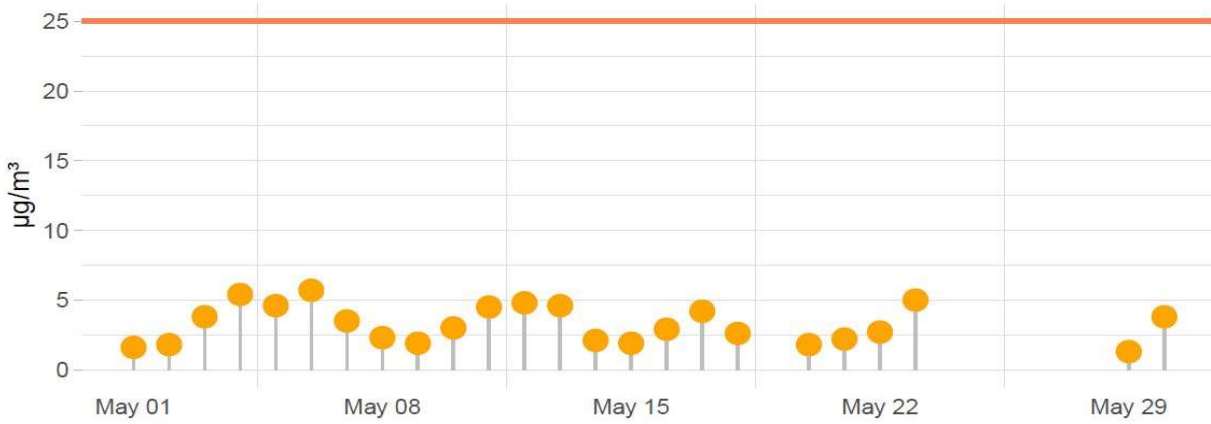

PM10 daily averages

PM2.5 daily averages

COMMENTS :

All Good