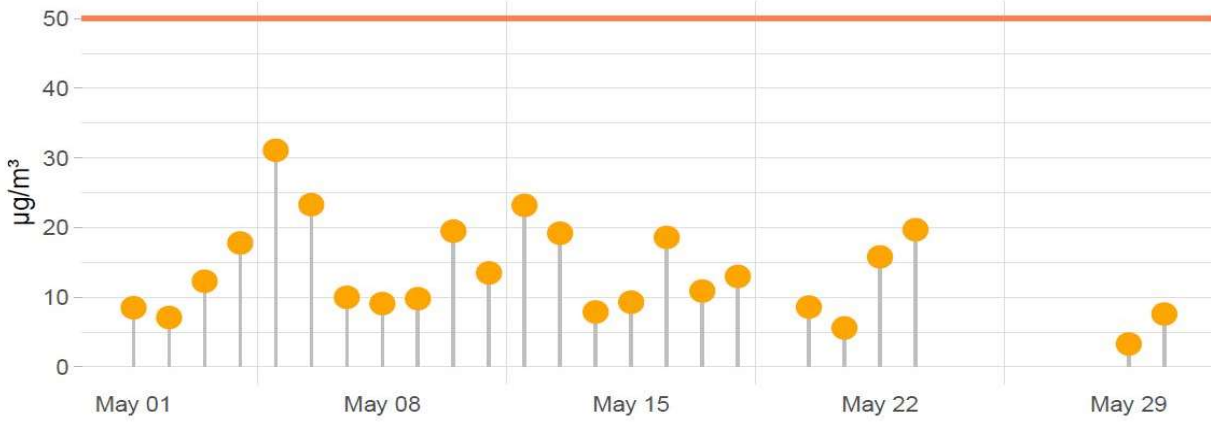

PM10 daily averages

PM2.5 daily averages

COMMENTS :

All Good