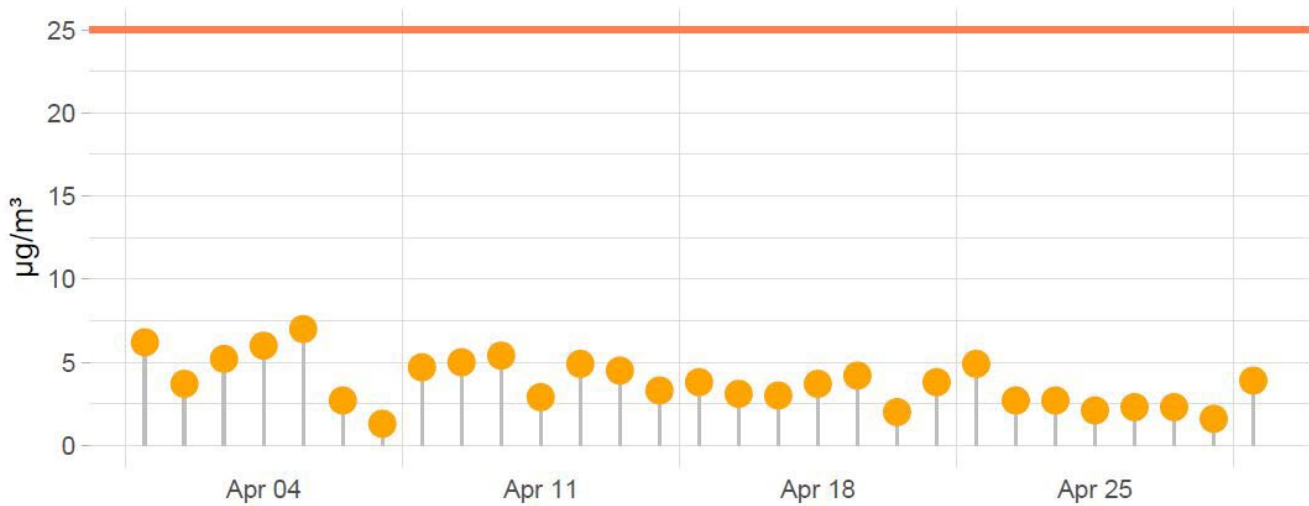

### PM10 daily averages

### PM2.5 daily averages

**COMMENTS :**

---

---

---