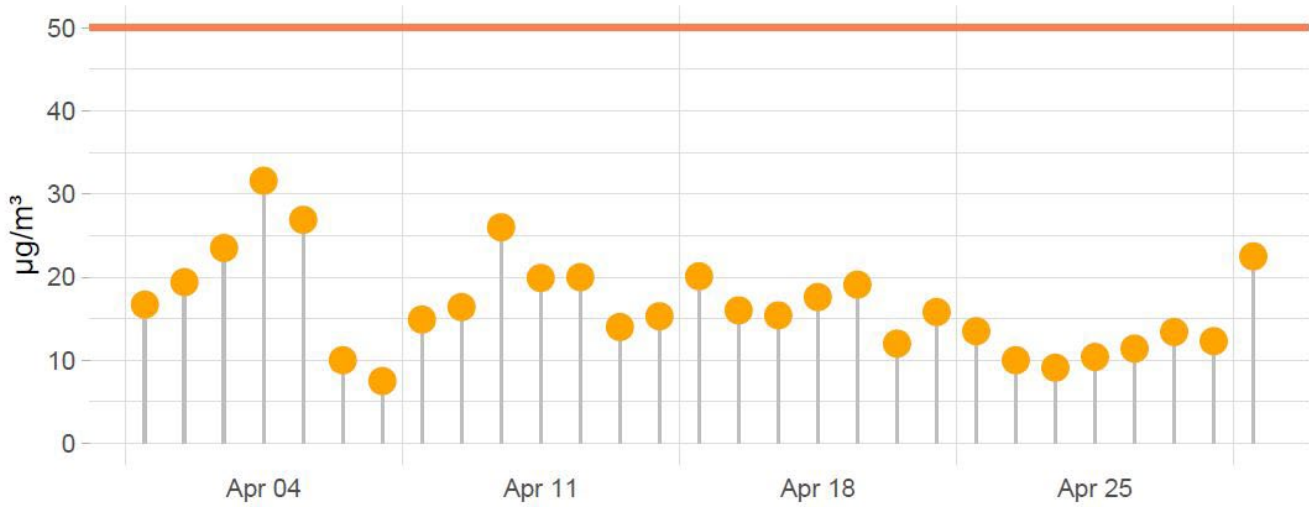

### PM10 daily averages

### PM2.5 daily averages

**COMMENTS :**

---

---

---