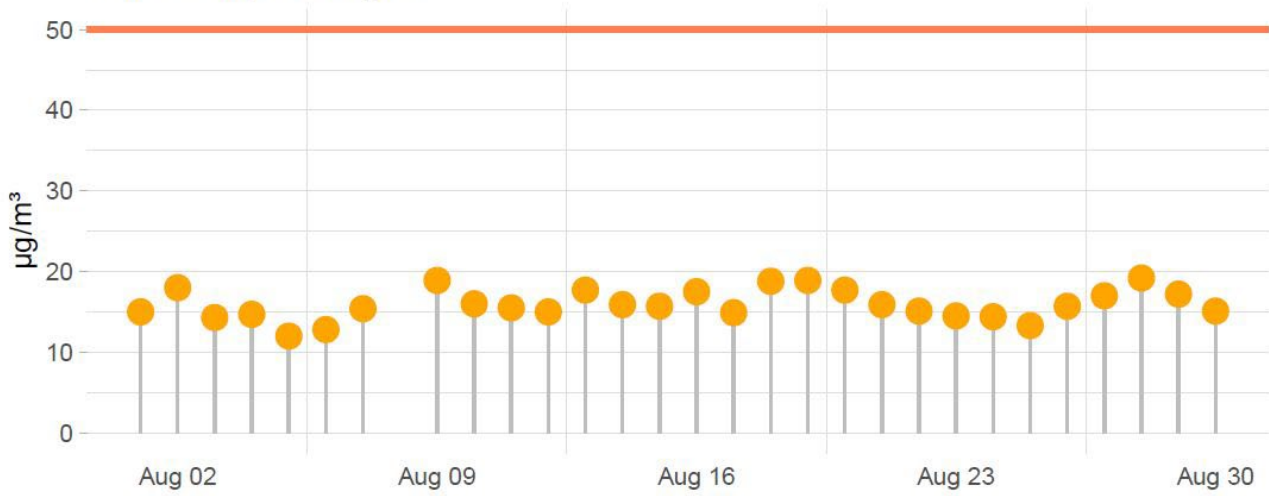

PM10 daily averages

PM2.5 daily averages

COMMENTS :

---

---

---