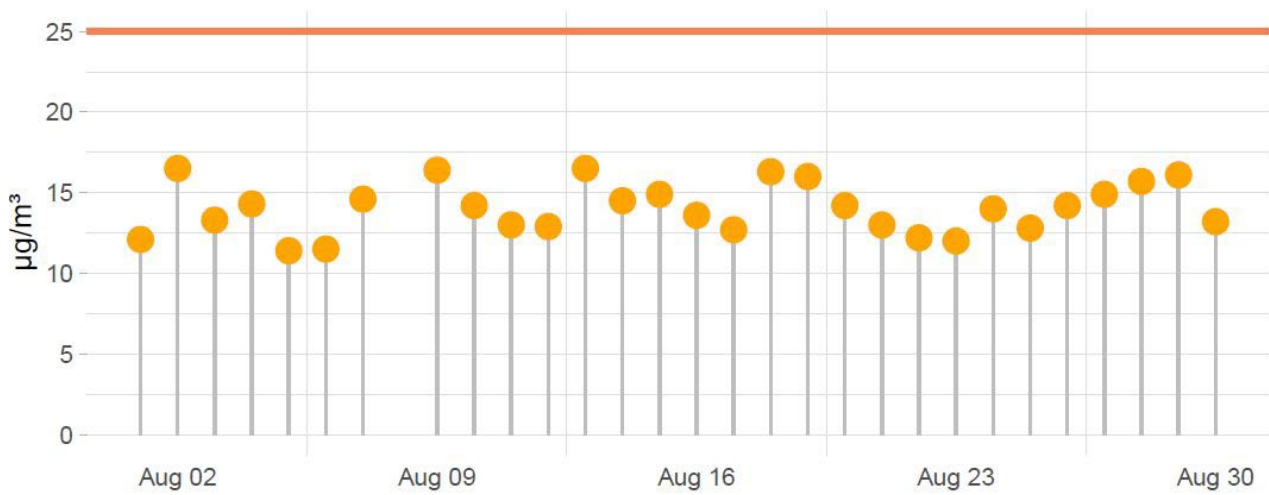

PM10 daily averages

PM2.5 daily averages

COMMENTS :

---

---

---