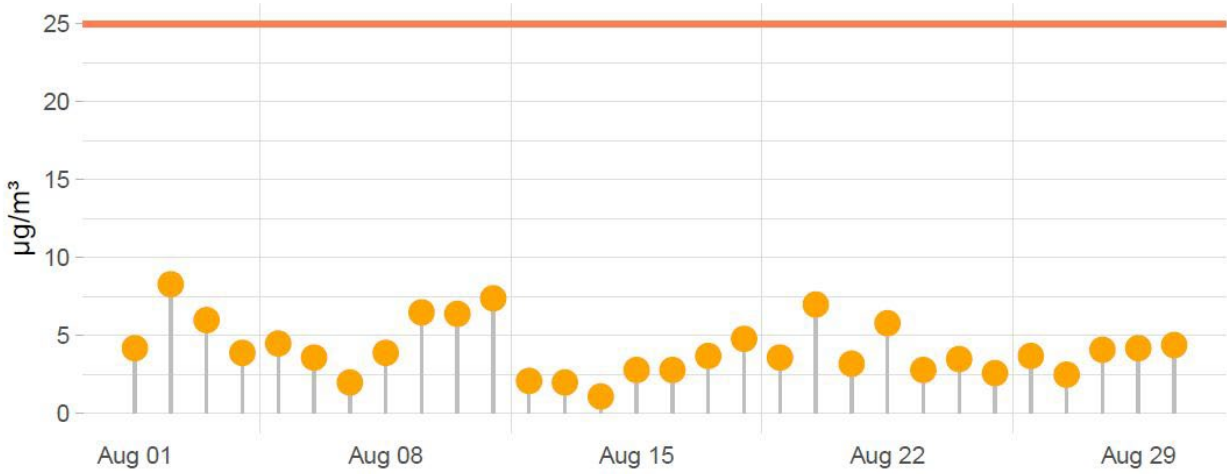

PM10 daily averages

PM2.5 daily averages

COMMENTS :

---

---

---