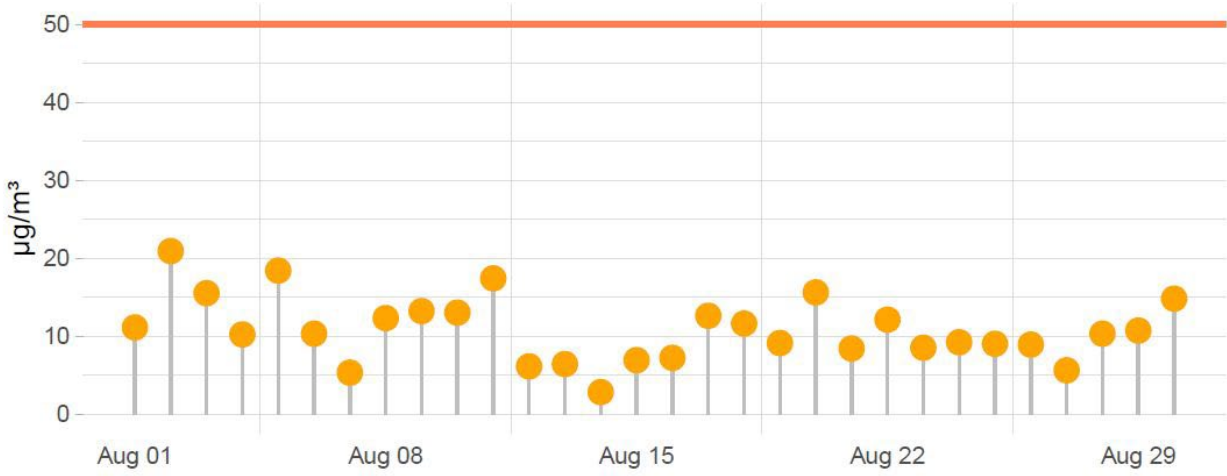

PM10 daily averages

PM2.5 daily averages

COMMENTS :

---

---

---