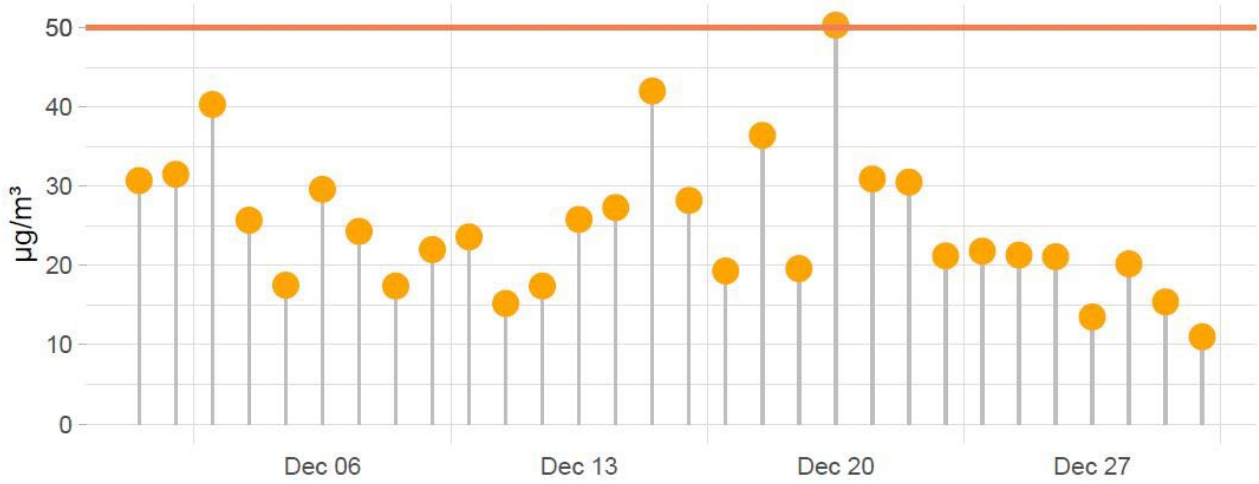

### PM10 daily averages

### PM2.5 daily averages

**COMMENTS :**

---

---

---