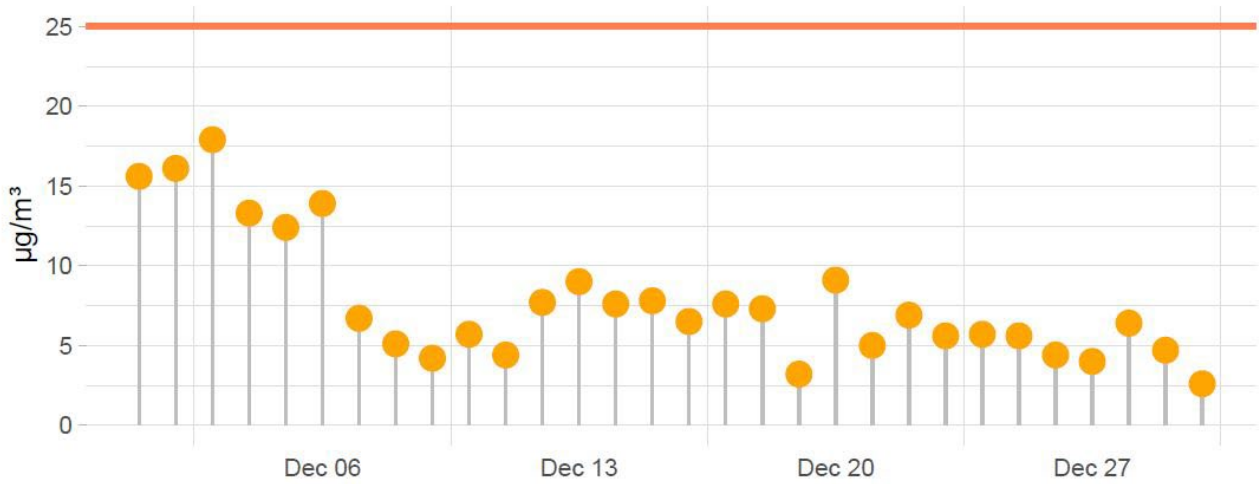

### PM10 daily averages

### PM2.5 daily averages

**COMMENTS :**

---

---

---