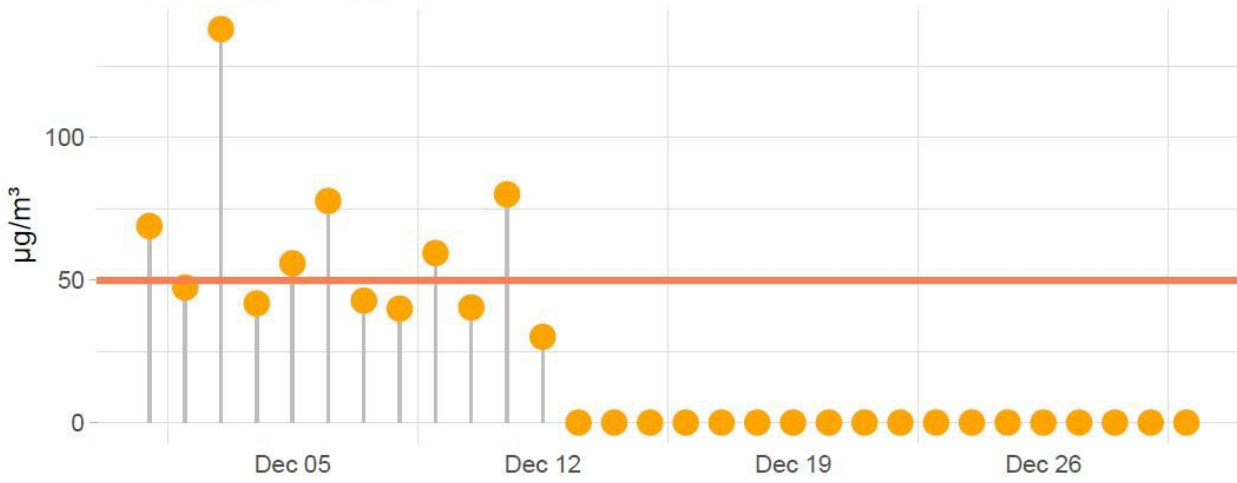

PM10 daily averages

PM2.5 daily averages

COMMENTS :

---

---

---