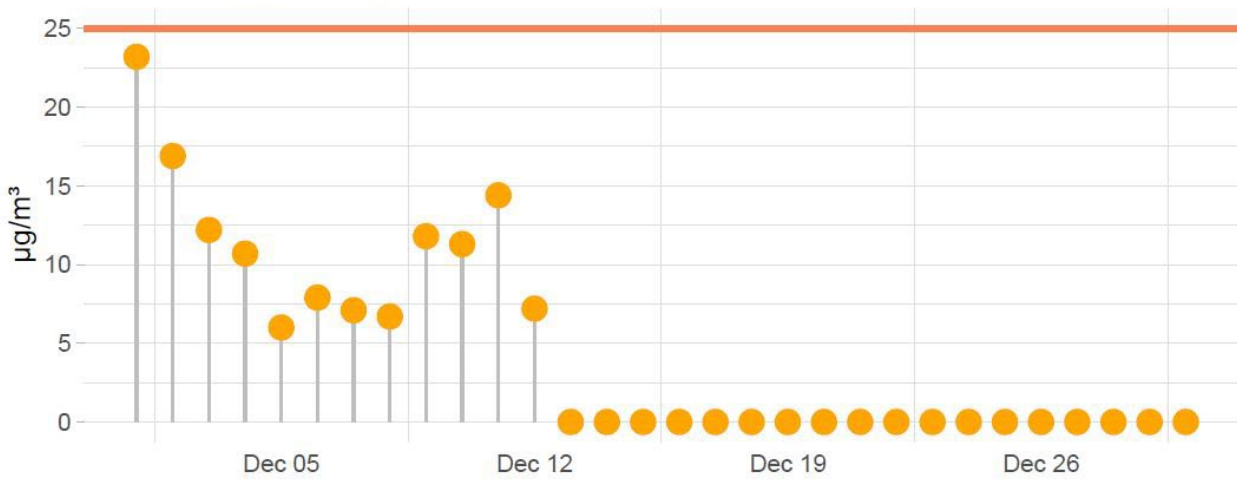

PM10 daily averages

PM2.5 daily averages

COMMENTS :

---

---

---