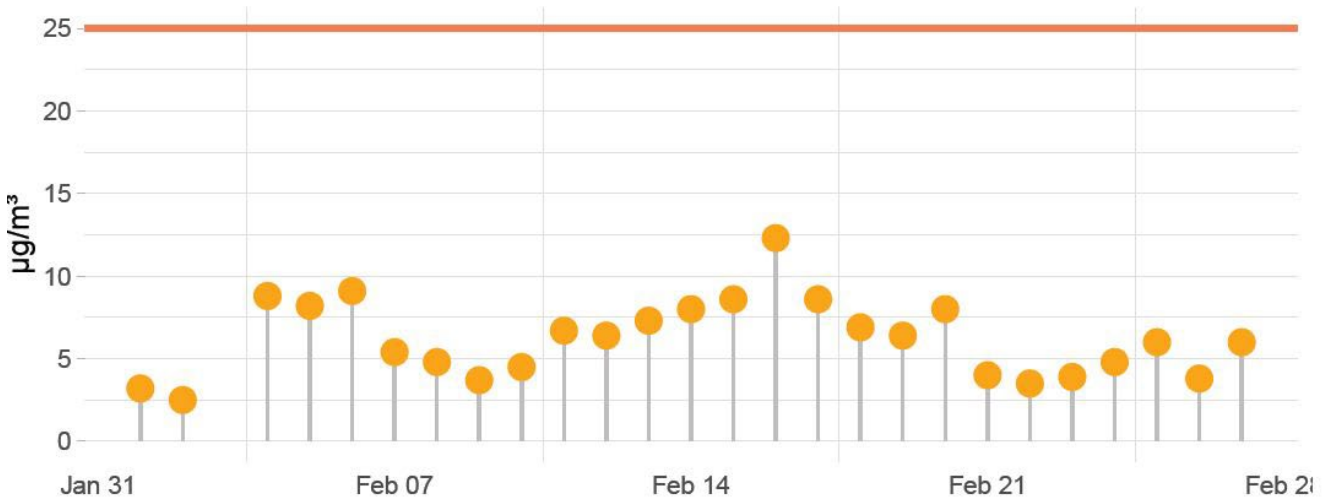

### PM10 daily averages

### PM2.5 daily averages

**COMMENTS :**

---

---

---