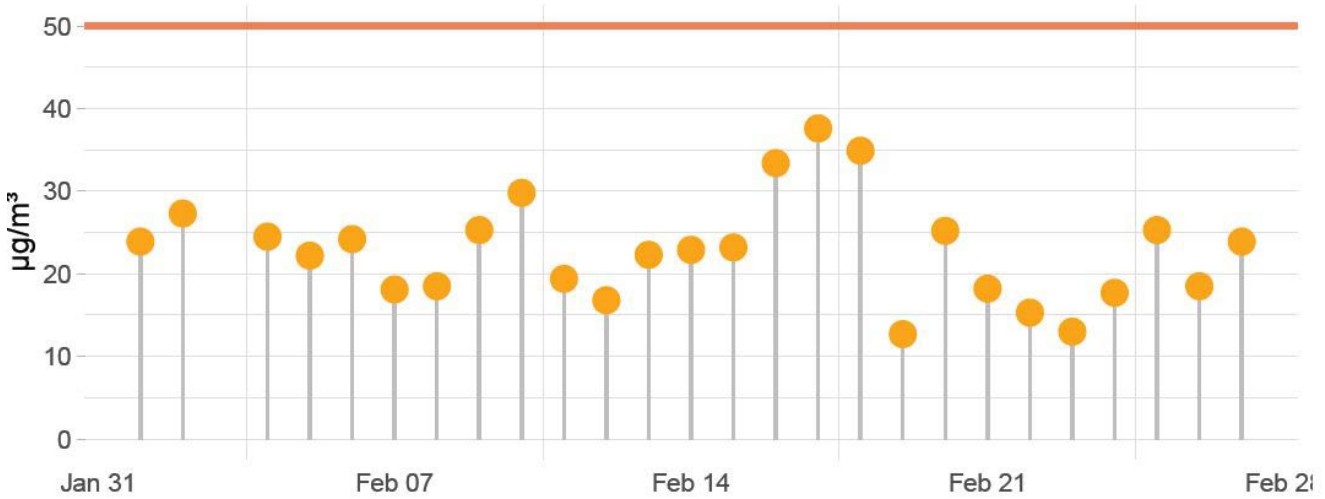

### PM10 daily averages

### PM2.5 daily averages

**COMMENTS :**

---

---

---