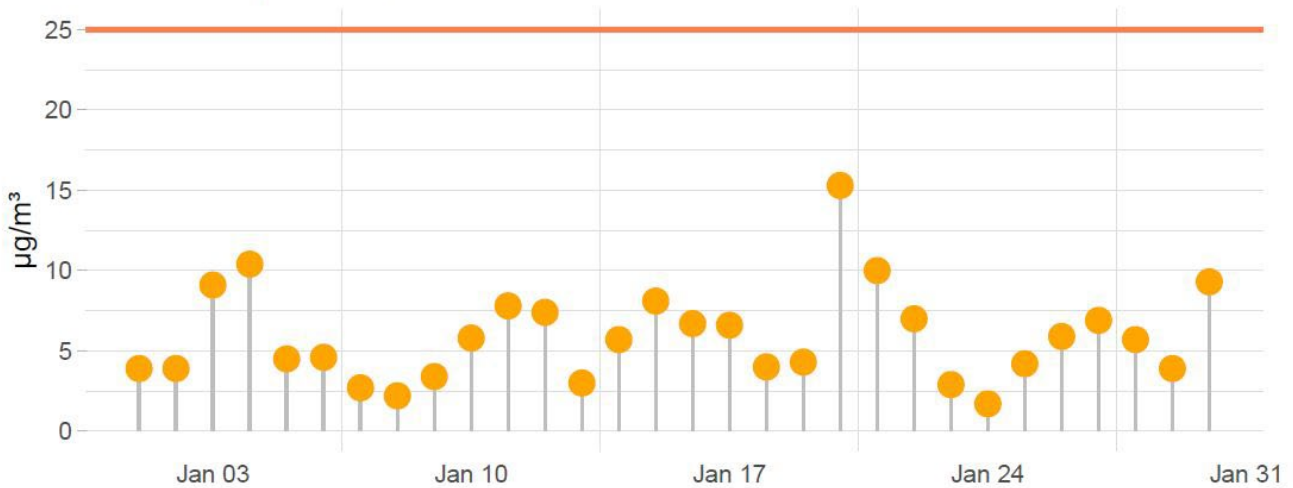

PM10 daily averages

PM2.5 daily averages

COMMENTS :
