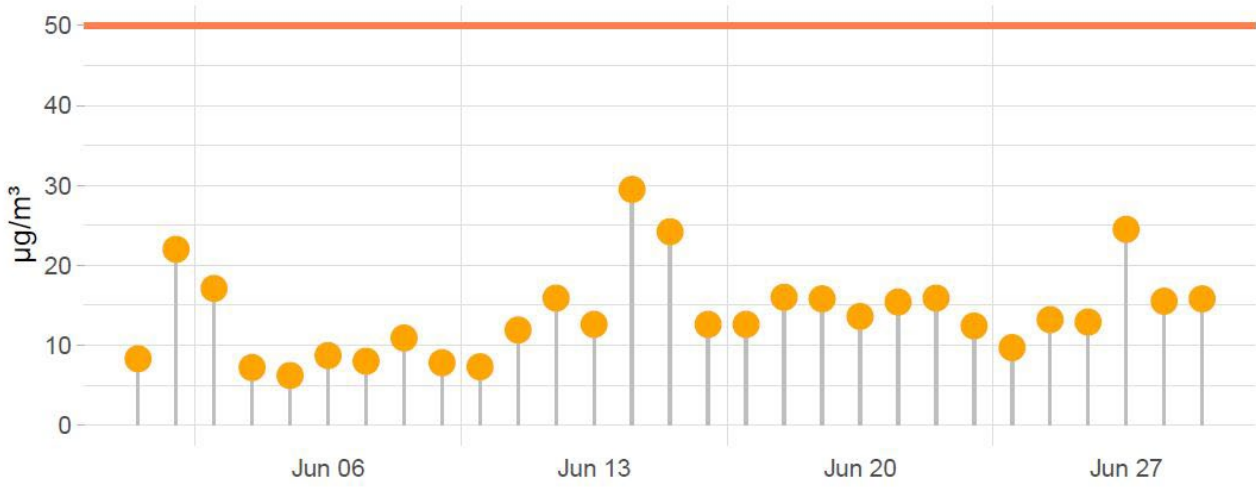

PM10 daily averages

PM2.5 daily averages

COMMENTS :

---

---

---