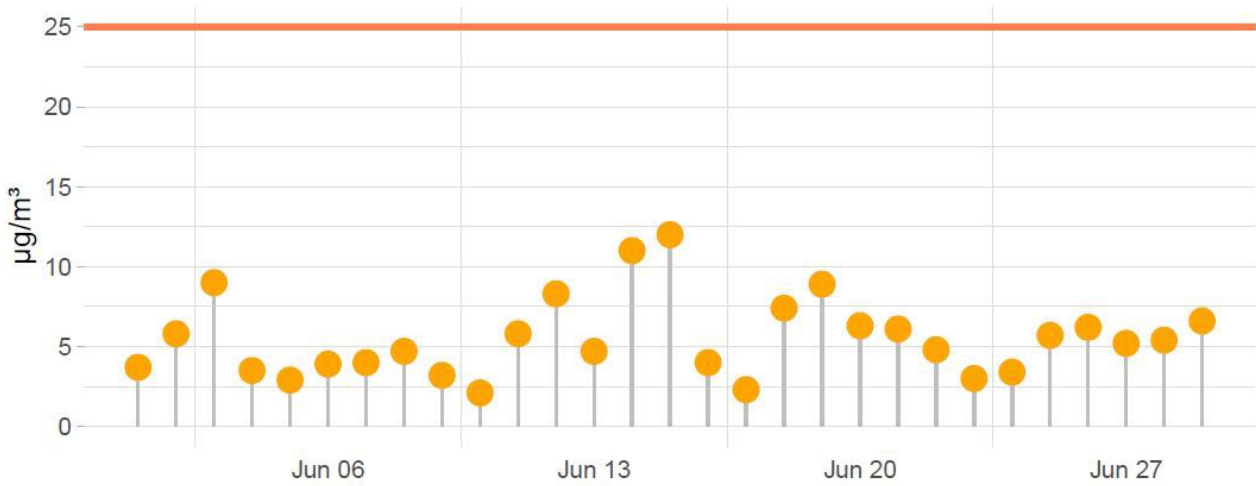

PM10 daily averages

PM2.5 daily averages

COMMENTS :

---

---

---