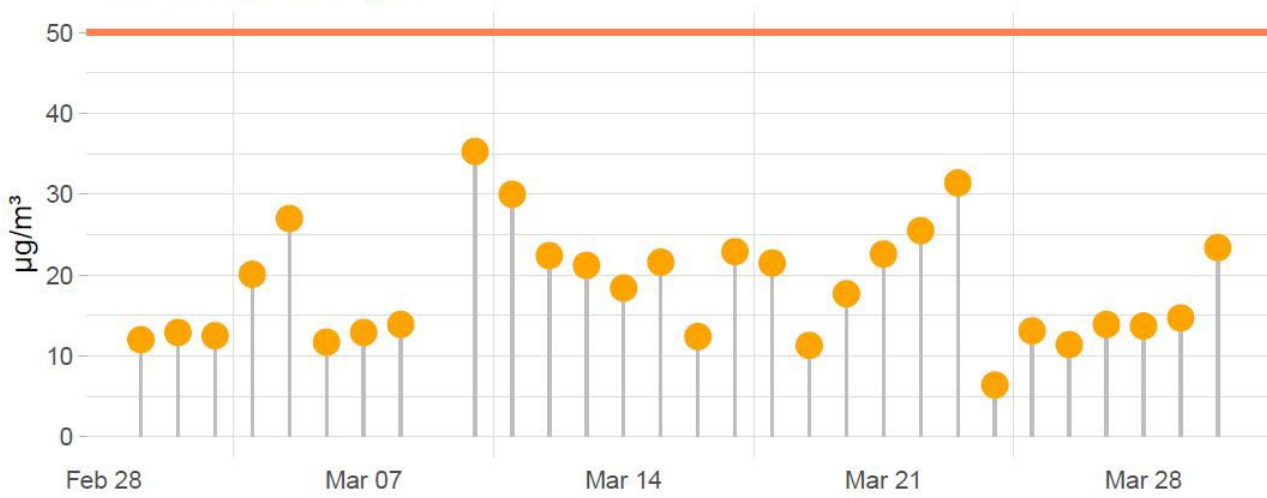

PM10 daily averages

PM2.5 daily averages

COMMENTS :

---

---

---