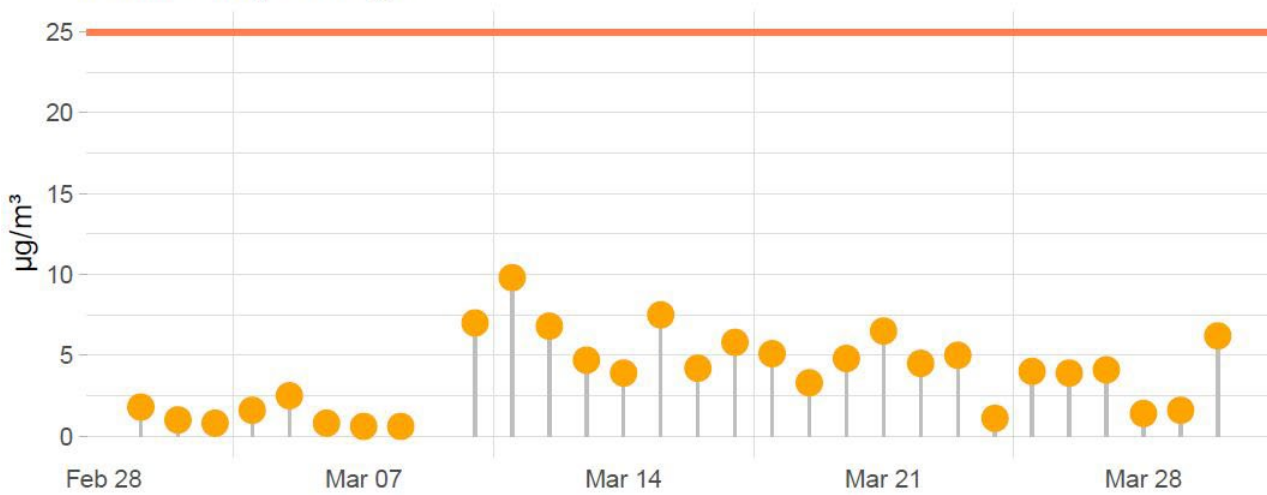

PM10 daily averages

PM2.5 daily averages

COMMENTS :

---

---

---