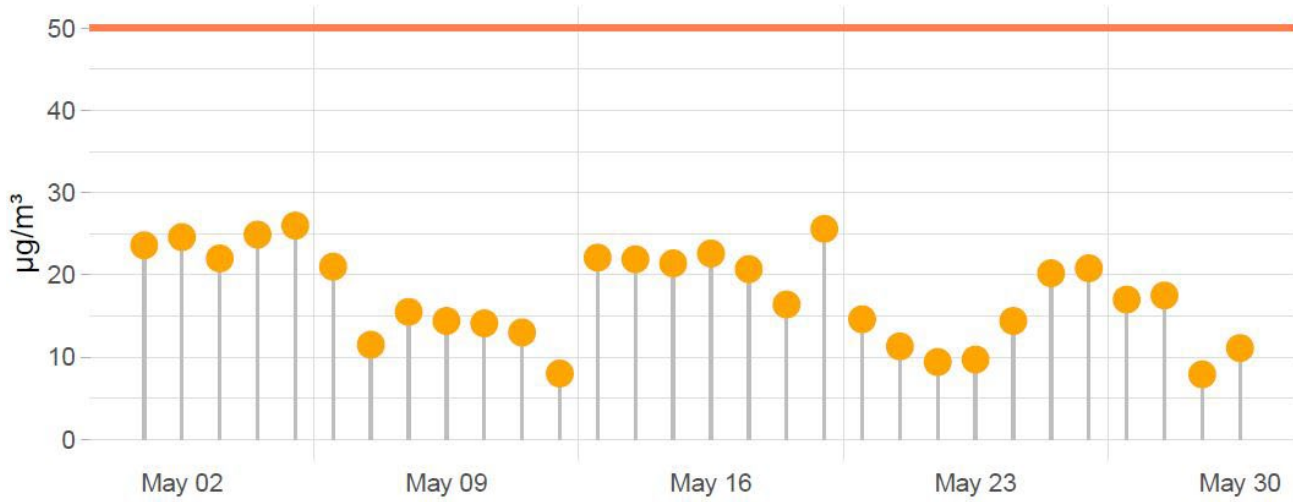

PM10 daily averages

PM2.5 daily averages

COMMENTS :

---

---

---