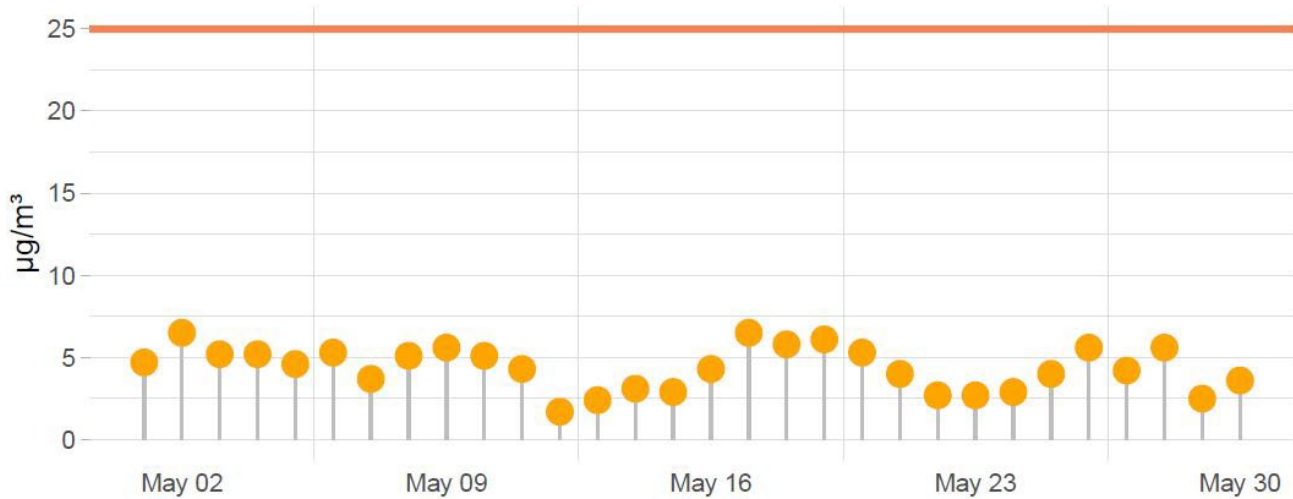

PM10 daily averages

PM2.5 daily averages

COMMENTS :

---

---

---