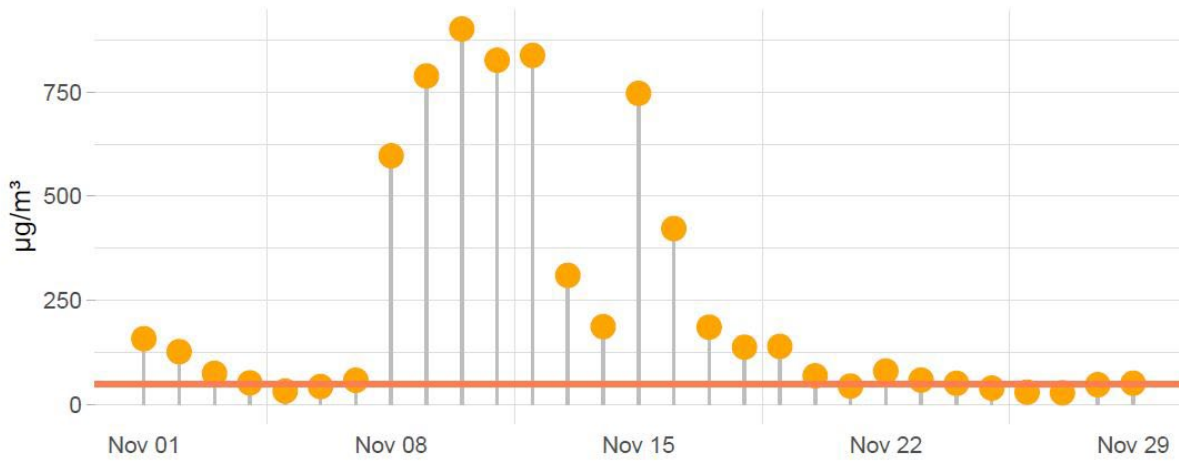

PM10 daily averages

PM2.5 daily averages

COMMENTS :
