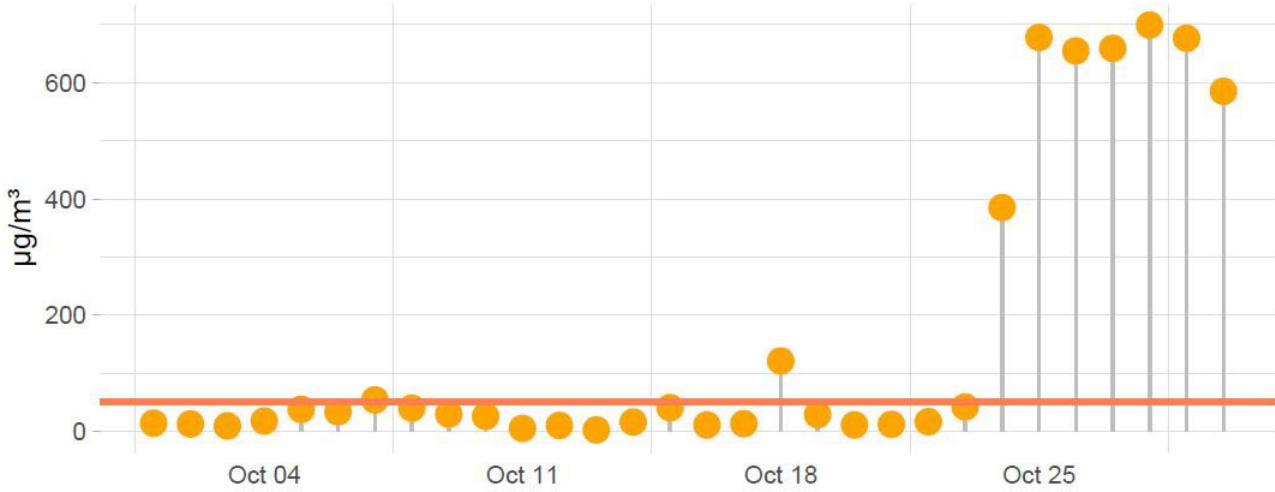

PM10 daily averages

PM2.5 daily averages

COMMENTS :

---

---

---