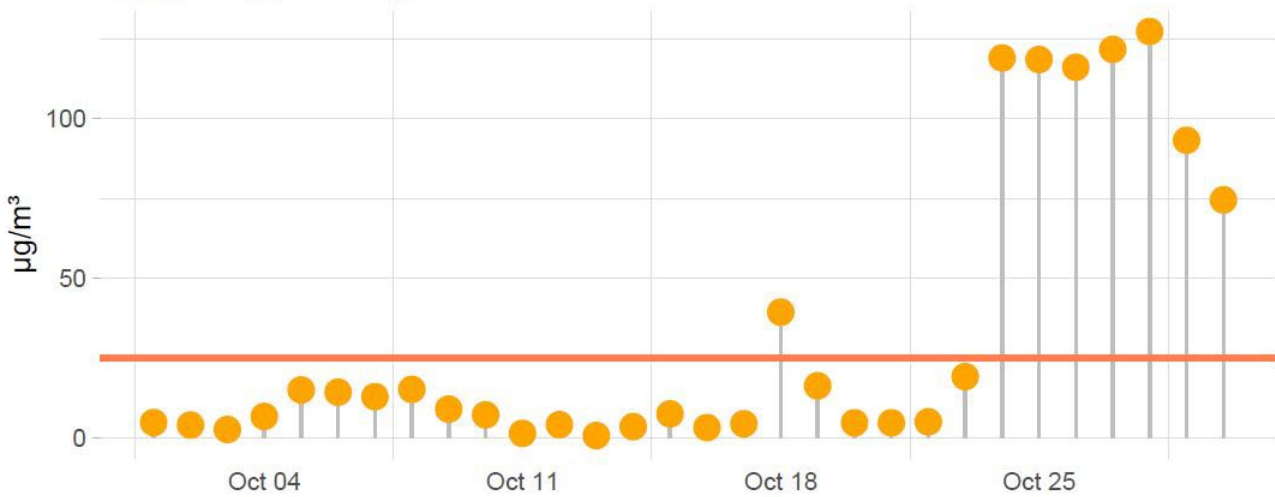

PM10 daily averages

PM2.5 daily averages

COMMENTS :

---

---

---