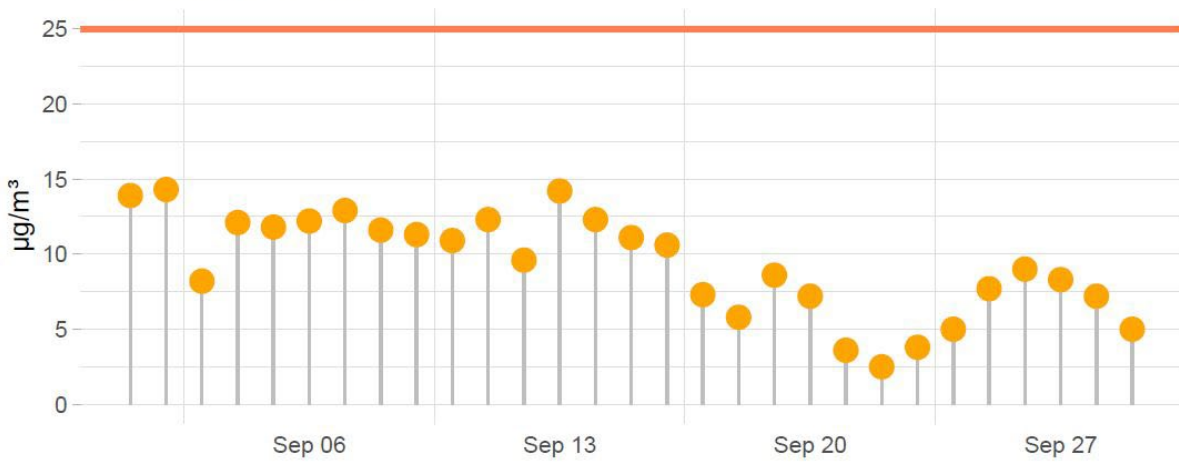

PM10 daily averages

PM2.5 daily averages

COMMENTS :

---

---

---