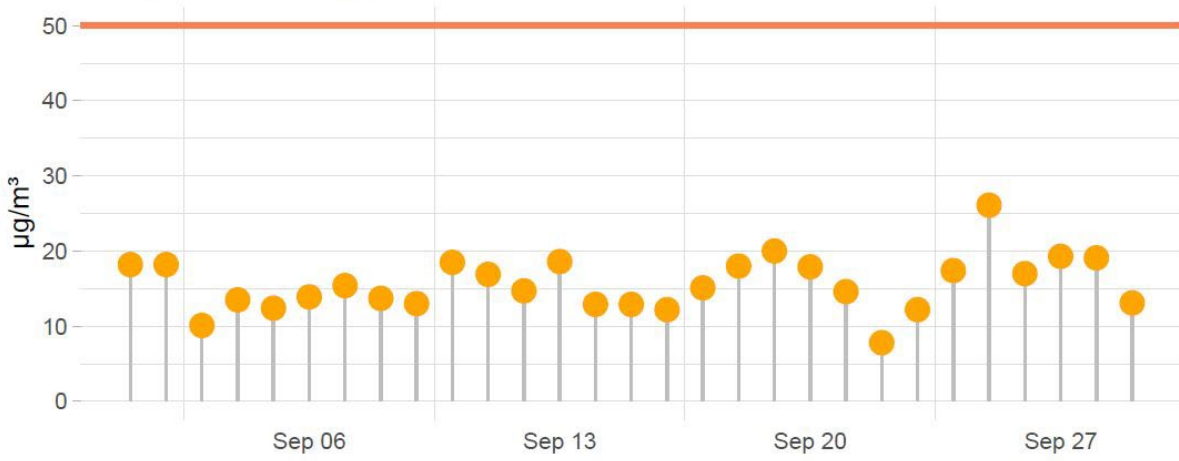

PM10 daily averages

PM2.5 daily averages

COMMENTS :

---

---

---